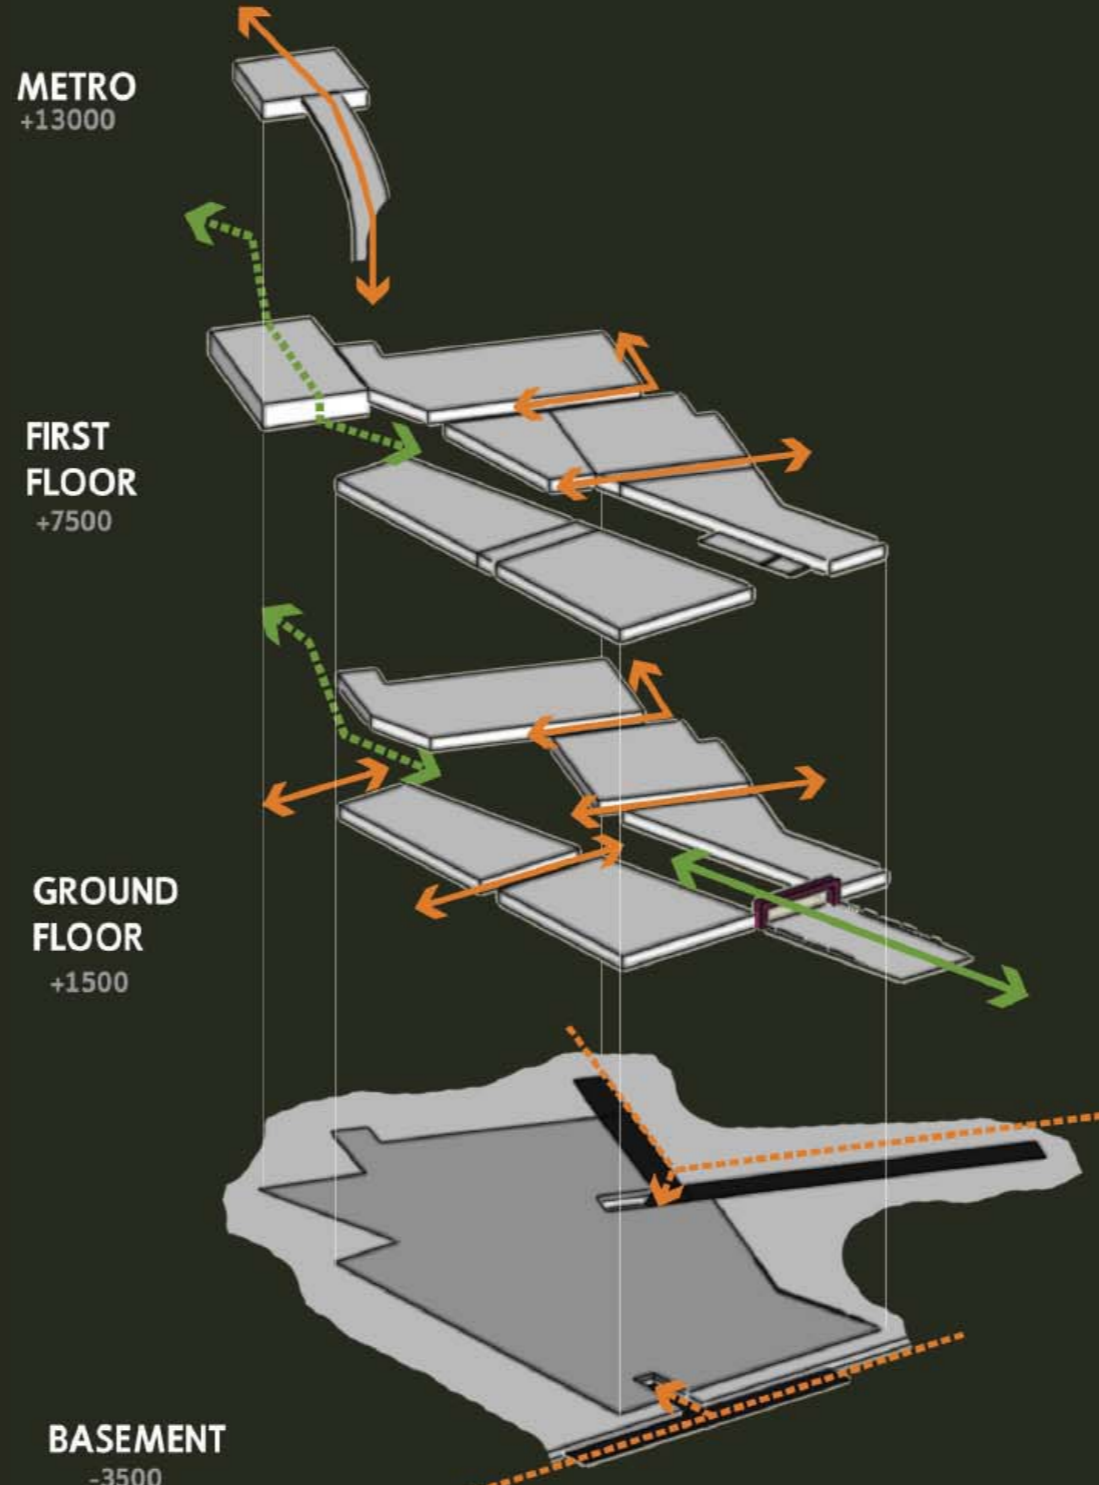

ZUIDPLEIN

plan

explanation connections

IMAGE

urban

urban green

green

CONCLUSION

current situation

future situation

In the images besides the current and future situation of the Zuiderpark are shown. In the future situation Ahoy has become part of the park. Besides that Ahoy has been expanded towards Zuidplein. This expansion improves the connection between Zuidplein and the Zuiderpark. From Zuidplein towards the Zuiderpark you now cross an event belt, which together forms the new entrance and centre of the Zuiderpark. The Zuiderpark will now be known as Rotterdam it's event park. Besides that also the park's size has been decreased, in order to improve its density.

artists impression - looking towards Zuidplein

Legend

- built up
- overgrowth
- grass
- water
- paved
- surroundings