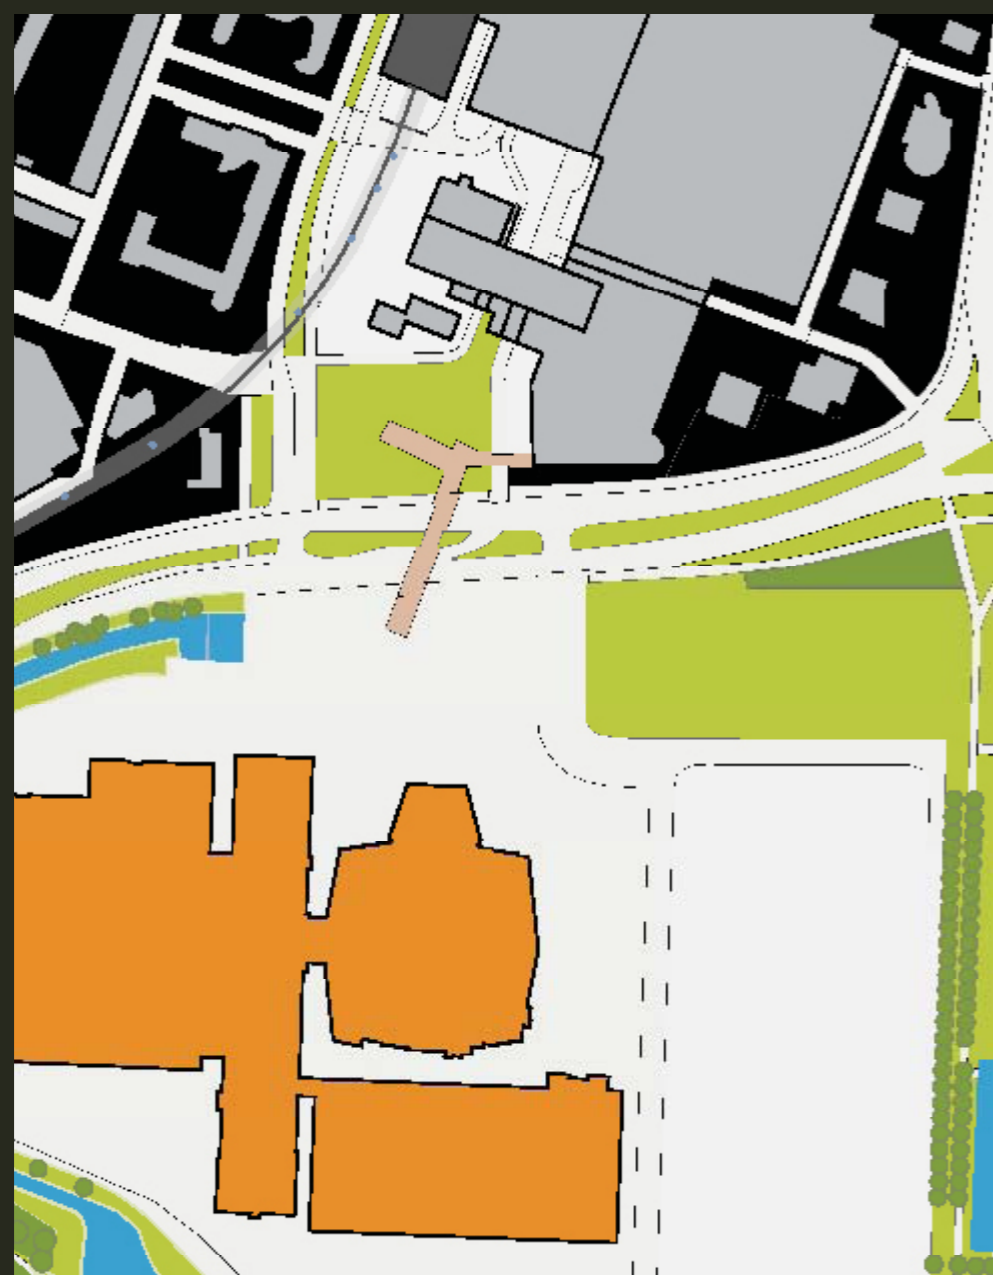

ZUIDPLEIN

plan

explanation connections

IMAGE

urban

urban green

green

CONCLUSION

current situation

future situation

In the images besides the current and future situation of the Zuiderpark are shown. In the future situation Ahoy has become part of the park. Besides that Ahoy has been expanded towards Zuidplein. This expansion improves the connection between Zuidplein and the Zuiderpark. From Zuidplein towards the Zuiderpark you now cross an event belt, which together forms the new entrance and centre of the Zuiderpark. The Zuiderpark will now be known as Rotterdam it's event park. Besides that also the park's size has been decreased, in order to improve its density.

artists impression - looking towards Zuidplein

Legend

- built up
- overgrowth
- grass
- water
- paved
- surroundings