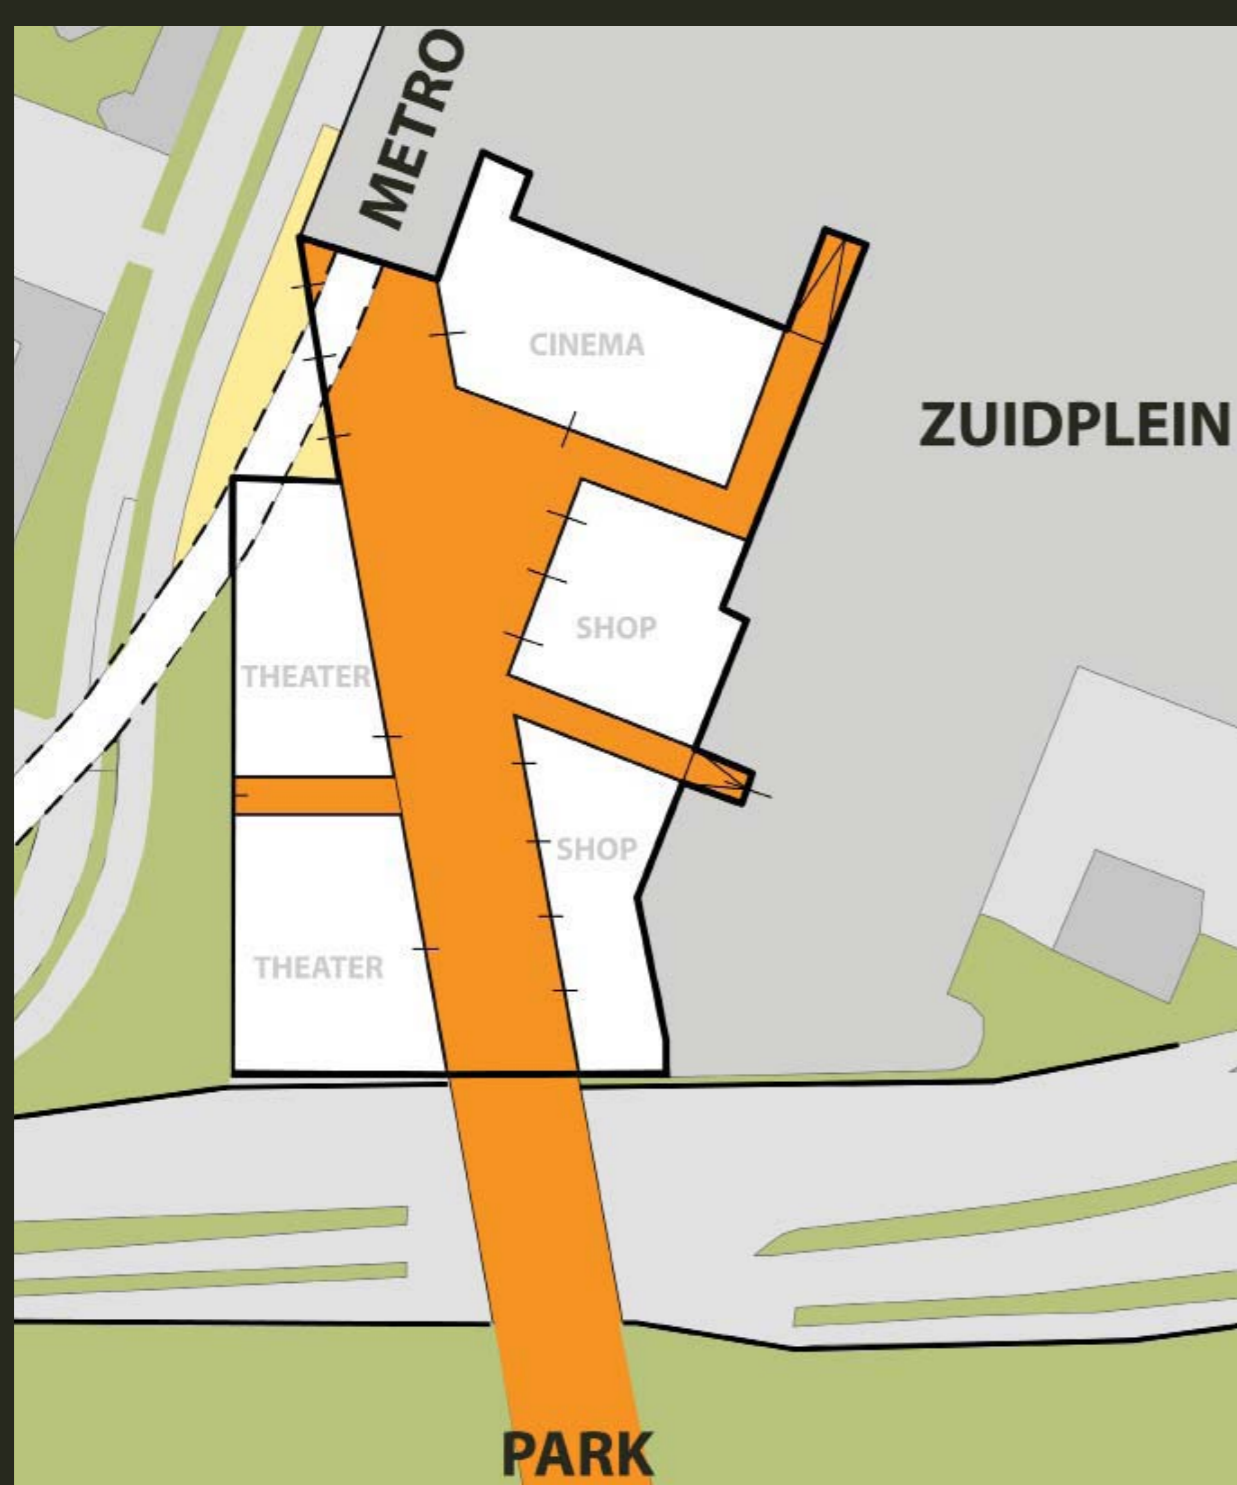

ZUIDPLEIN

plan

explanation connections

IMAGE

urban

urban green

green

CONCLUSION

current situation

future situation

In the images besides the current and future situation of the Zuiderpark are shown. In the future situation Ahoy has become part of the park. Besides that Ahoy has been expanded towards Zuidplein. This expansion improves the connection between Zuidplein and the Zuiderpark. From Zuidplein towards the Zuiderpark you now cross an event belt, which together forms the new entrance and centre of the Zuiderpark. The Zuiderpark will now be known as Rotterdam it's event park. Besides that also the park's size has been decreased, in order to improve its density.

artists impression - looking towards Zuidplein

Legend

- built up
- overgrowth
- grass
- water
- paved
- surroundings