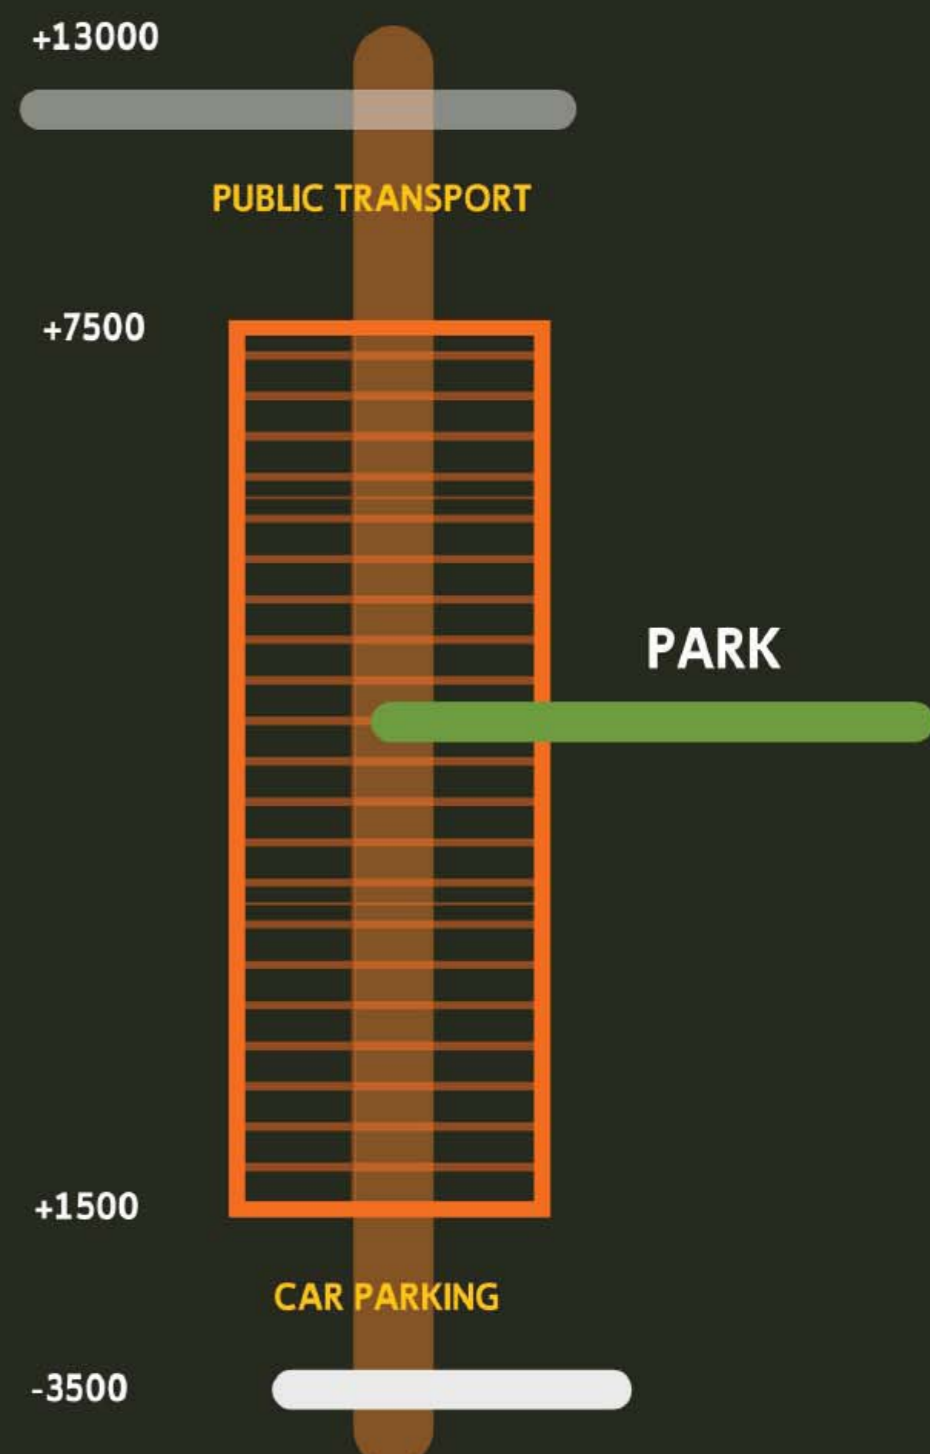

ZUIDPLEIN

plan

explanation connections

IMAGE

urban

urban green

green

CONCLUSION

current situation

future situation

In the images besides the current and future situation of the Zuiderpark are shown. In the future situation Ahoy has become part of the park. Besides that Ahoy has been expanded towards Zuidplein. This expansion improves the connection between Zuidplein and the Zuiderpark. From Zuidplein towards the Zuiderpark you now cross an event belt, which together forms the new entrance and centre of the Zuiderpark. The Zuiderpark will now be known as Rotterdam it's event park. Besides that also the park's size has been decreased, in order to improve its density.

artists impression - looking towards Zuidplein

Legend

- built up
- overgrowth
- grass
- water
- paved
- surroundings